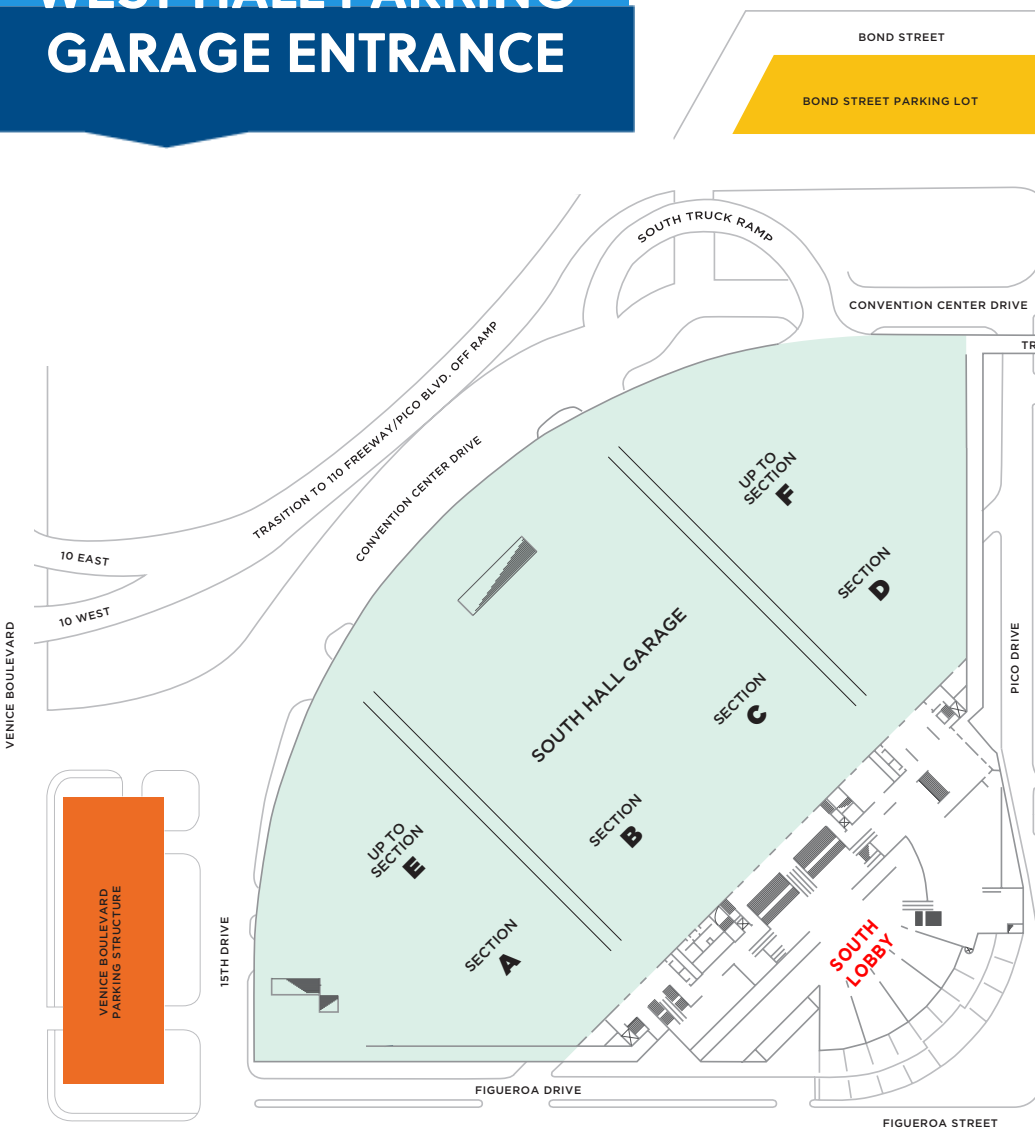

WEST HALL PARKING GARAGE ENTRANCE

- West Hall Garage
- South Hall Garage
- Parking Lot C
- Bond Street Parking Lot Venice
- Blvd. Parking Structure